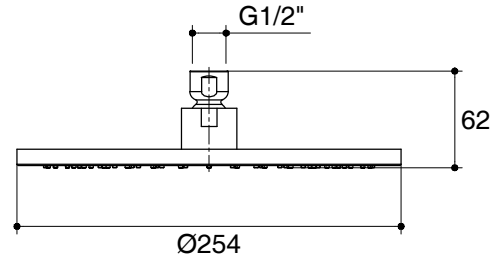

Dimensions are approximate.

Unit: mm

SKU	K-18359X-CL
Name	CONTEMPORARY
Description	10" ROUND KATALYST AIR SHOWERHEAD

\*The recommended dimension for installation can be adjusted according to user preferences and layout.